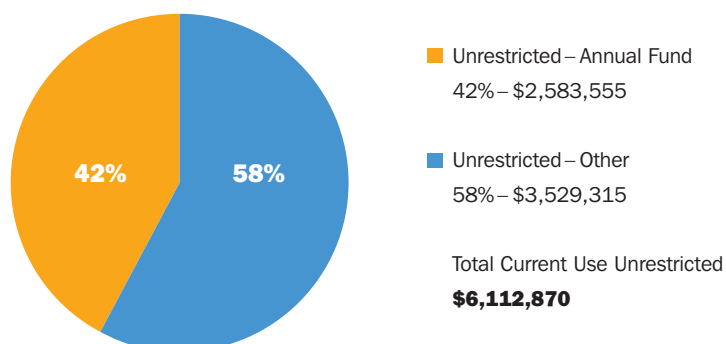

Unrestricted Fundraising Achievement Totals FY 2000–2011